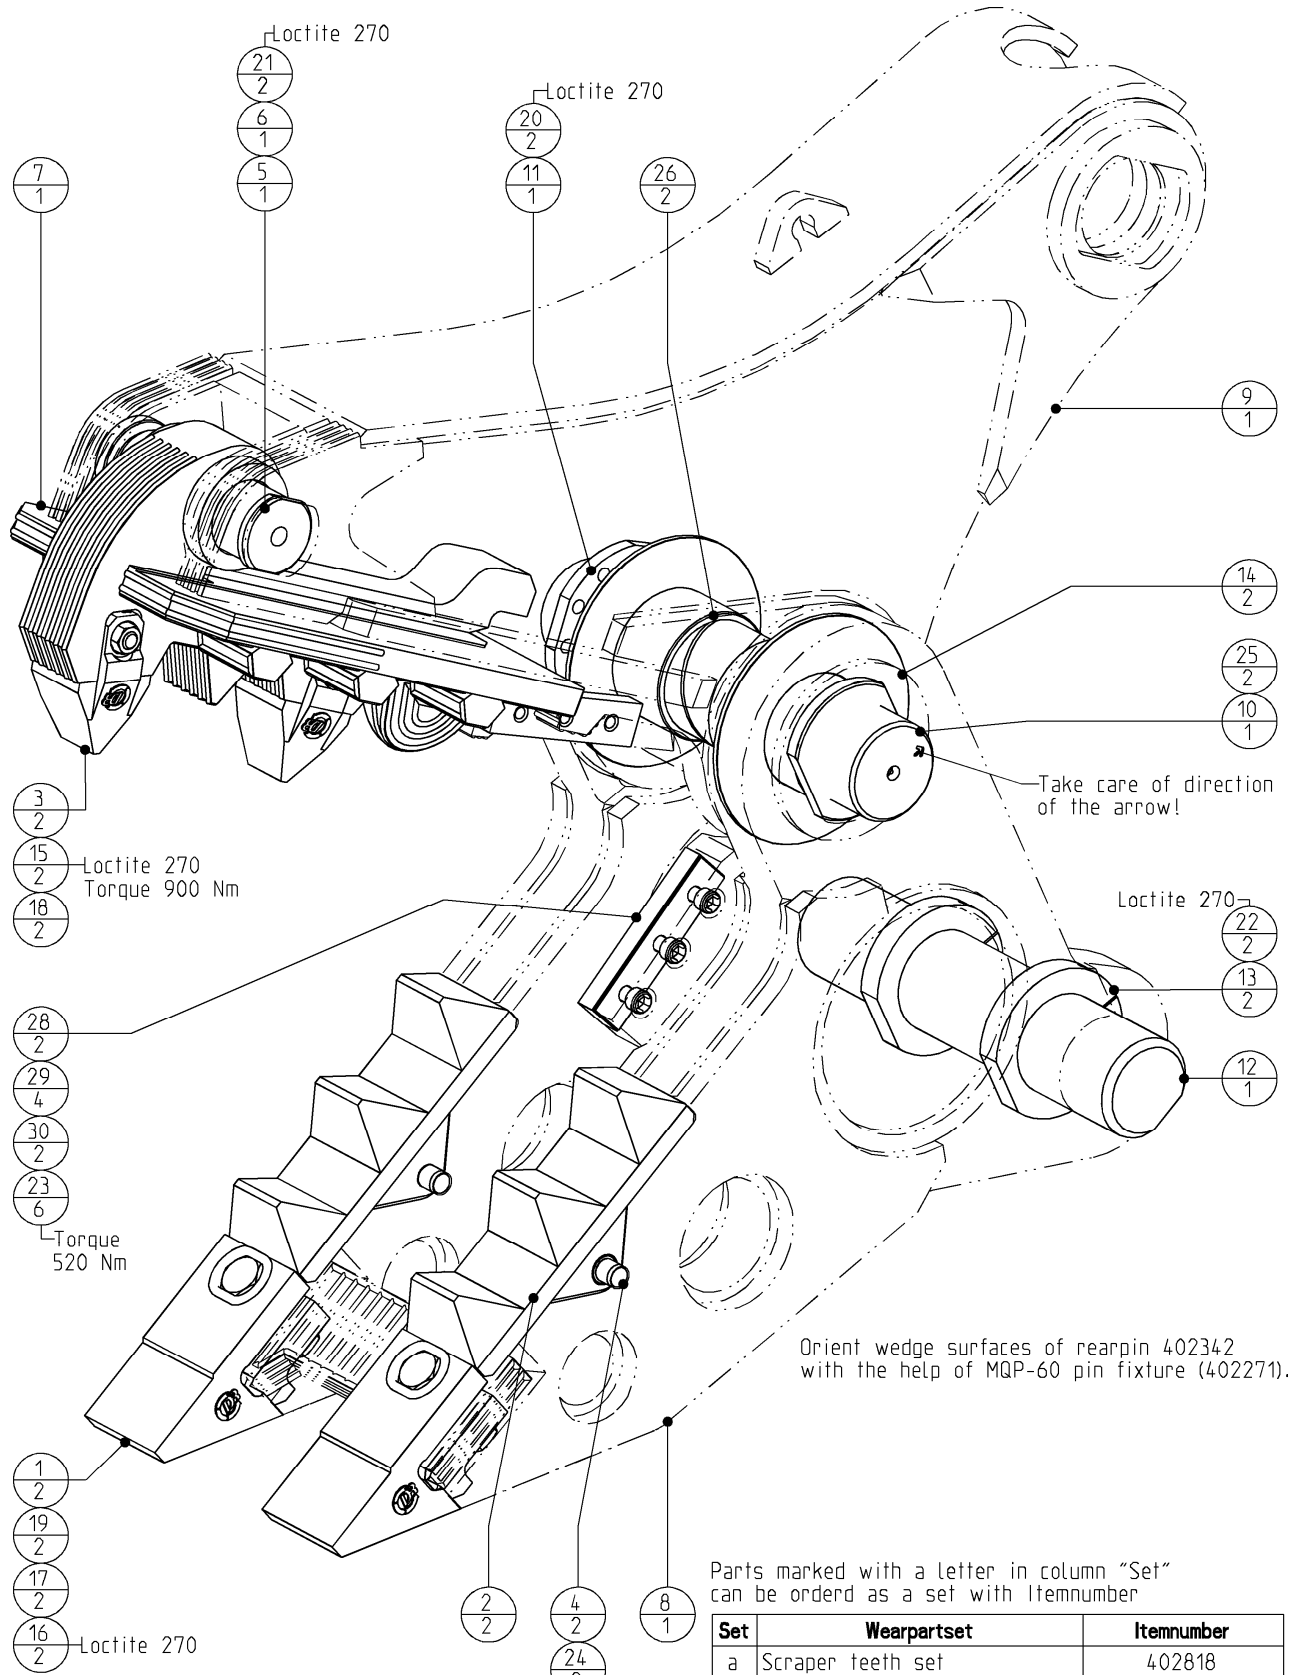

Parts book

Product type
MQP-60-P Serie 1

Den Hoek 10
5845 EL St. Anthonis
the Netherlands
Telephone +31 (0)485 442300
Fax +31 (0)485 442120

info@demarec.com
www.demarec.com

*Copyright Demolition and Recycling Equipment BV
All rights strictly reserved.
Reproductions to third parties in any form whatever is not permitted
without written authority from the proprietor*

Partsbook_402311-05.doc

Multi Quick Processor

Page	1	of	2
Date	April 2009		
Product type	MQP-60-P		
Number	MQP60P140AAA 402311-05		

Jaw Group

Parts marked with a letter in column "Set" can be ordered as a set with Itemnumber

Set	Wearpartset	Itemnumber
a	Scraper teeth set	402818
b	Crusher teeth set	402819
c	Teethplate	401551
d	Tripod shrouds set	402820
e	Cuttingedges set	402823

Multi Quick Processor	<i>Page</i>	2	<i>of</i>	2
	<i>Date</i>	April 2009		
	<i>Product type</i>	MQP-60-P		
Jaw Group	<i>Number</i>	MQP60P140AAA 402311-05		

e	30	508003	Shim - straight	2
e	29	508002	Shim - straight	4
e	28	508001	Shear - blade straight	2
d	27	504053	O-ring	2
	26	500574	Bushing	2
	25	500560	Grease - nipple	2
d	24	500559	Tension bush - outside	2
e	23	500272	Hex. socket head cap screw	6
	22	500262	Hex. socket head cap screw	2
	21	500258	Hex. socket head cap screw	2
	20	500247	Hex. socket head cap screw	2
a	19	500201	Bolts Hexagon	2
b	18	500179	Bolts Hexagon	2
a	17	500058	Washer HV	2
a	16	500009	Nut Hexagon	2
b	15	500007	Nut Hexagon	2
	14	402483	Spacer	2
	13	402343	Ring - clamp	2
	12	402342	Pin	1
	11	402341	Locknut M150x4	1
	10	402340	Pin	1
	9	402322	Jaw - upper asm.	1
	8	402312	Jaw - lower asm.	1
c	7	401551	Teethplate asm. class 6	1
	6	401549	Lock - cover	1
	5	401547	pin	1
d	4	401311	Lock - pin	2
b	3	401309	Tooth - crusher	2
d	2	401194	Shroud - tripod	2
a	1	401193	Tooth - scraper	2
Set	POS	PARTNUMBER	PARTNAME	QT