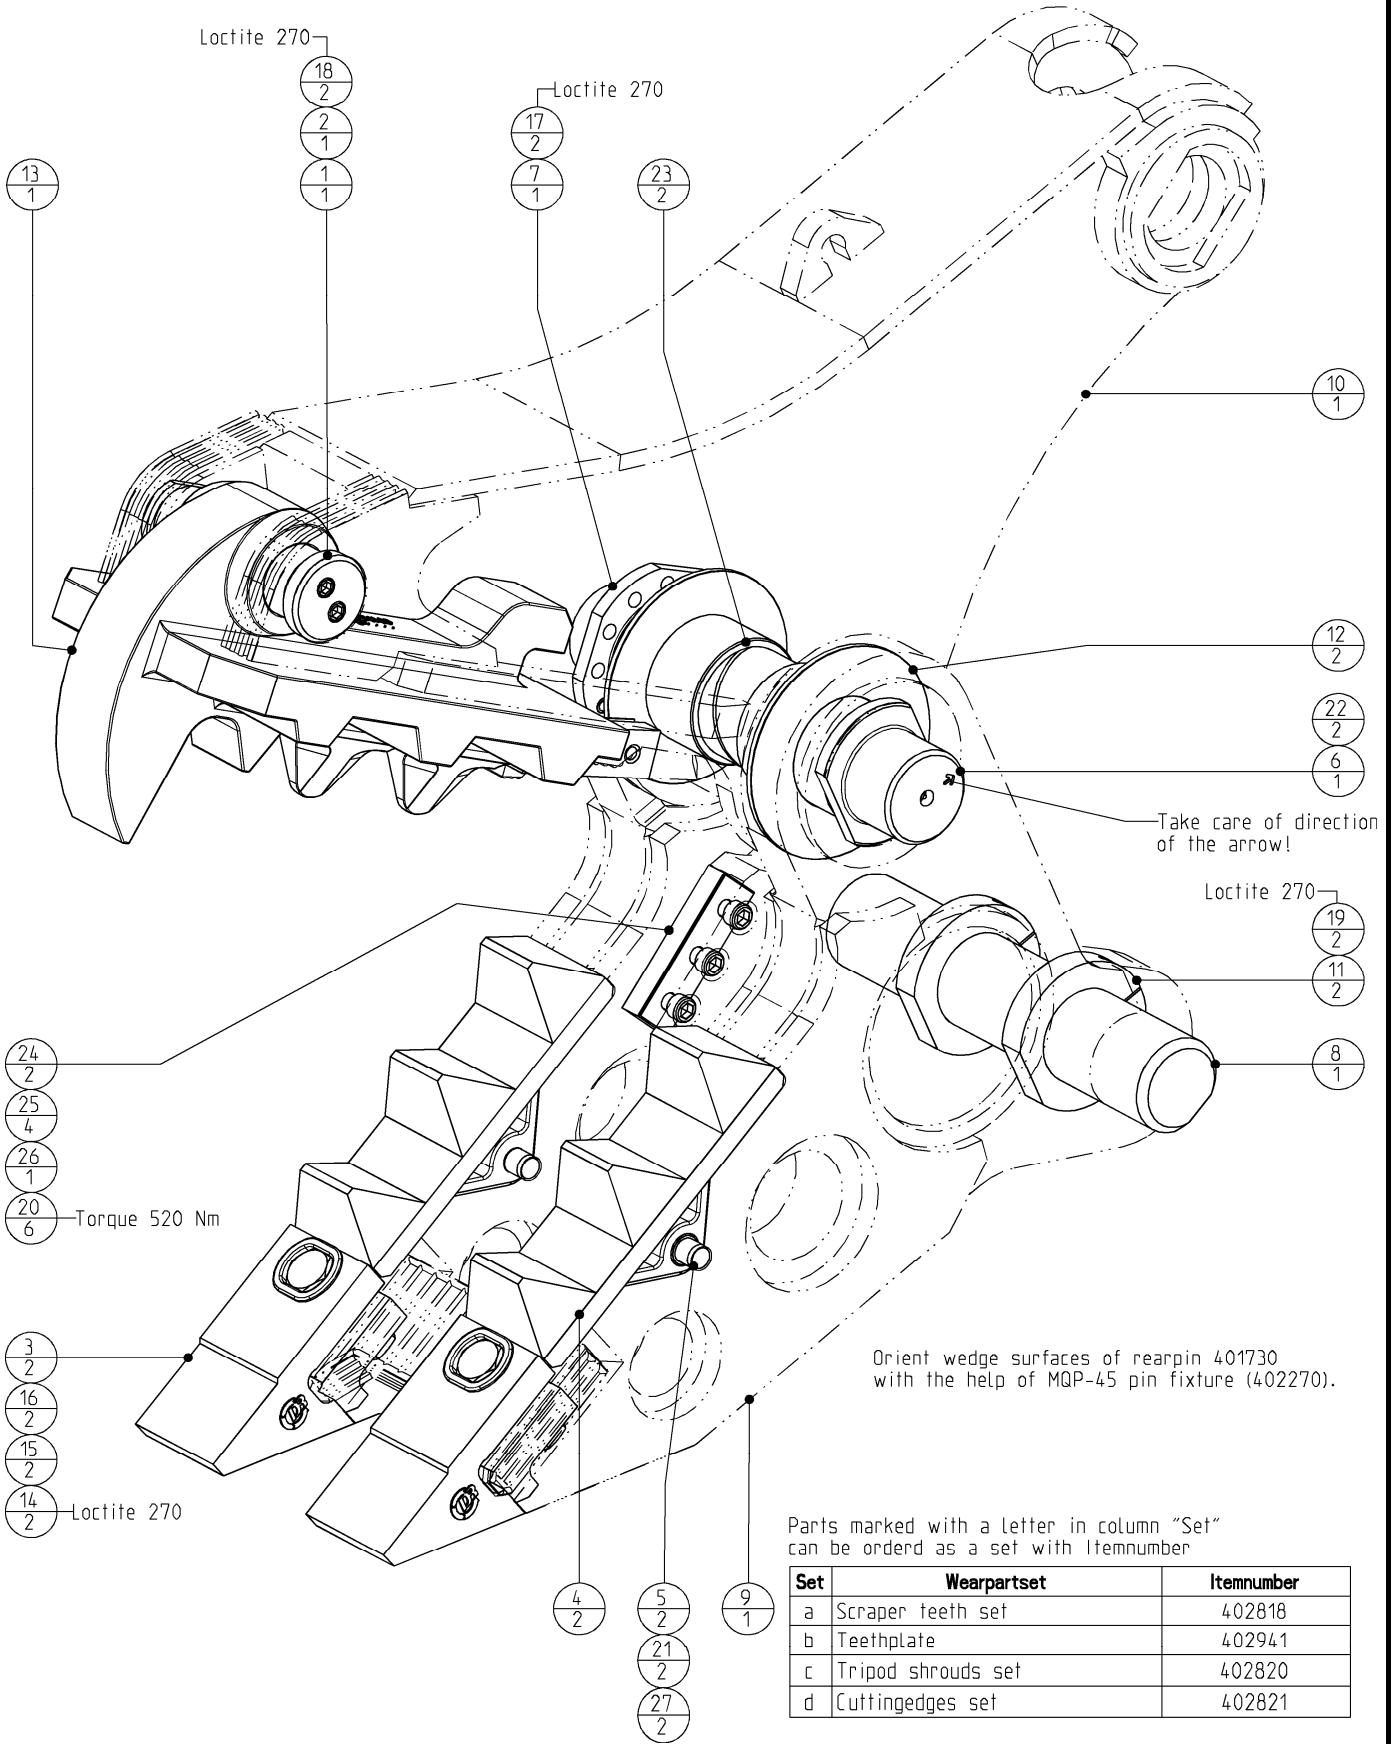

Parts book

Product type
MQP-45-P Serie 1b

Den Hoek 10
5845 EL St. Anthonis
the Netherlands
Telephone +31 (0)485 442300
Fax +31 (0)485 442120

info@demarec.com
www.demarec.com

*Copyright Demolition and Recycling Equipment BV
All rights strictly reserved.
Reproductions to third parties in any form whatever is not permitted
without written authority from the proprietor*

Partsbook_401731-06.doc

Multi Quick Processor

Page	1	of	2
Date	April 2009		
Product type	MQP-45-P		
Number	MQP45P120AAA 401731-06		

Jaw Group

Parts marked with a letter in column "Set" can be ordered as a set with Itemnumber

Set	Wearpartset	Itemnumber
a	Scraper teeth set	402818
b	Teethplate	402941
c	Tripod shrouds set	402820
d	Cuttingedges set	402821

Multi Quick Processor	<i>Page</i>	2	<i>of</i>	2
	<i>Date</i>	April 2009		
	<i>Product type</i>	MQP-45-P		
Jaw Group	<i>Number</i>	MQP45P120AAA 401731-06		

c	27	504053	O-ring	2
d	26	500952	Shim - straight	1
d	25	500951	Shim - straight	4
d	24	500950	Shear - blade straight	2
	23	500573	Bushing	2
	22	500560	Grease - nipple	2
c	21	500559	Tension bush - outside	2
d	20	500271	Hex. socket head cap screw	6
	19	500262	Hex. socket head cap screw	2
	18	500258	Hex. socket head cap screw	2
	17	500247	Hex. socket head cap screw	2
a	16	500201	Bolts Hexagon	2
a	15	500058	Washer HV	2
a	14	500009	Nut Hexagon	2
b	13	402941	Teethplate P-45 series	1
	12	402482	Spacer	2
	11	401764	Ring - clamp	2
	10	401741	Jaw - upper asm. machined	1
	9	401732	Jaw - lower asm. machined	1
	8	401730	Pin	1
	7	401729	Locknut M130x4	1
	6	401728	Pin	1
c	5	401311	Lock - pin	2
c	4	401194	Shroud - tripod	2
a	3	401193	Tooth - scraper	2
	2	400730	Lock - cover	1
	1	400727	Pin	1
Set	POS	PARTNUMBER	PARTNAME	QT