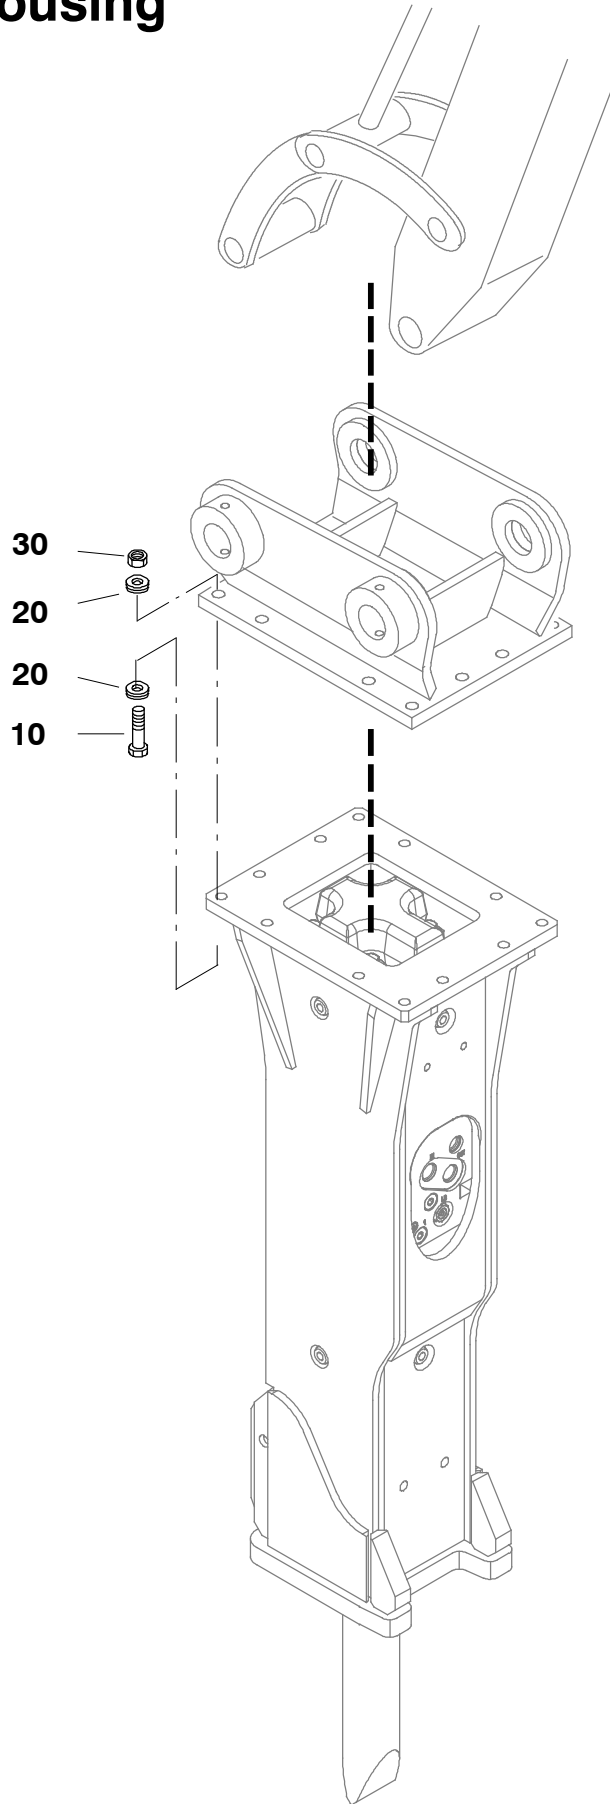

Housing

Item	Qty	CPN	Description
10	12	86576345	Bolt UNF 3/4"
20	24	86633849	Washer
30	12	86576352	Nut UNF 3/4"