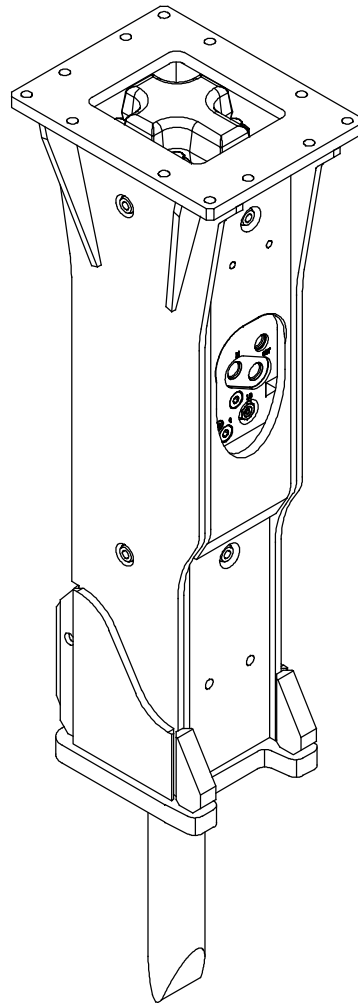

EN Spare parts manual

XL 1000

BREAKER

Housing

Power cell for Housing

Item	Qty	CPN	Description
10	1	86722485	Back head includ. :
10A	1	86600632	(Valve
10B	1	86693538	(Threaded plug
• 20	1	86721115	O'ring
30	1	86722071	Seals casing
• 40	1	86644630	Seal
• 50	1	86721131	Seal
• 60	1	86721149	Seal
• 70	1	86721156	Seal
80	1	86722493	Cylinder includ. :
80A	8	86678612	(Glued threaded plug 1/4
80B	8	86240389	(Seal ring
80C	4	86693488	(Glued threaded plug 3/4
80D	1	86691425	(Threaded plug
80E	1	86655354	(Oiler
80F	1	86704376	(Threaded plug
80G	2	86694734	(Threaded plug
80H	1	86466919	(Oiler protection
• 90	1	86724655	Lip seal
• 100	1	86721164	Scraper seal
110	2	86350014	Pin
120	1	86719077	Strike piston
130	1	86721941	Distribution cover
• 140	1	86721172	O'ring
• 150	1	86694163	O'ring
160	1	86721958	Distributor
170	1	86719085	Distribution box
180	1	86722659	Front guide includ. :
180A	1	86722089	(Upper chuck bushing
180B	3	86724515	(Pin including :
• 180C	2	86709383	– O'ring
180D	1	86722097	(Lower chuck bushing
180E	2	86678612	(Glued threaded plug 1/4
190	2	86722121	Retainer pin
200	4	86719069	Tie rod
210	4	86610243	Nut
220	4	86719093	Nut
230	4	86722139	Washer
240	1	86725389	Seal kit

10

20

30

40

Item	Qty	CPN	Description
10	1	86722451	Moil point
20	1	86722154	Chisel
30	1	86722444	Blunt
40	1	86722469	Pyramidal point

ACCESSORIES

86722568 : HAND TOOL BOX

Item	Qty		Description
10	1	86722568	Hand tool box including :
10A	1	–	– Plastic tool box
10B	1	–	– Hexagonal key (3/16")
10C	1	–	– Open end wrench (41 mm)
10D	1	–	– Open end wrench (36 mm)
10E	1	–	– Sledge hammer
10F	1	–	– Pin punch (Ø16)
10G	1	–	– Hand gun grease
10H	1	86722543	– Checking tool