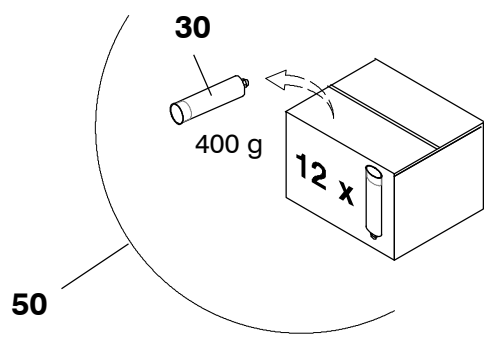

Housing

Item	Qty	CPN	Description
10	1	86722667	Housing including :
20	1	86722774	Plastic guiding slipper
30	3	86722758	Plastic guiding slipper
40	1	86722733	Plastic guiding slipper
50	1	86722741	Plastic guiding slipper
60	2	86722725	Plastic guiding slipper
70	1	86722675	Upper dampener
80	1	86722717	Lower dampener
90	x	86722683	Shim–upper dampener – 2 mm
	x	86722691	Shim–upper dampener – 3 mm
	x	86722709	Shim–upper dampener – 4 mm
100	2	86722865	Plug
110	1	86724523	Stop pin including :
110A	4	86638467	(O'ring

FIT UP

Housing

Item	Qty	CPN	Description
10	12	86576345	Bolt UNF 3/4"
20	24	86633849	Washer
30	12	86576352	Nut UNF 3/4"

Option for Housing

Item	Qty	CPN	Description
10	1	86722964	Grease pump kit including :
20	1	86603313	– Lubricating pump
30	1	xxxxxxx	– Grease cartridge
40	1	86722972	– Adaptation including
40A	2	86703287	(M16, socket head screw
40B	2	86384898	(Washer
40C	3	86702586	(Adapter
40D	3	86608528	(Adapter
40E	1	86608924	(Hose
40F	2	86608908	(Hose
40G	2	86260619	(Collar
50	1	86617222	Grease cartridge (12/ Box