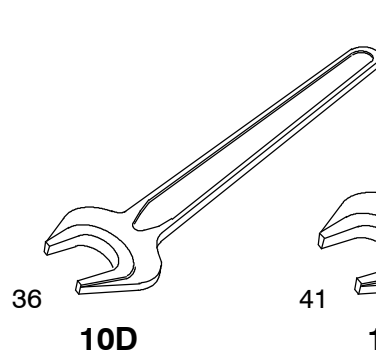

Housing

Item	Qty	CPN	Description
10	1	86722667	Housing including :
20	1	86722774	Plastic guiding slipper
30	3	86722758	Plastic guiding slipper
40	1	86722733	Plastic guiding slipper
50	1	86722741	Plastic guiding slipper
60	2	86722725	Plastic guiding slipper
70	1	86722675	Upper dampener
80	1	86722717	Lower dampener
90	x	86722683	Shim–upper dampener – 2 mm
	x	86722691	Shim–upper dampener – 3 mm
	x	86722709	Shim–upper dampener – 4 mm
100	2	86722865	Plug
110	1	86724523	Stop pin including :
110A	4	86638467	(O'ring

10

20

30

40

Item	Qty	CPN	Description
10	1	86722451	Moil point
20	1	86722154	Chisel
30	1	86722444	Blunt
40	1	86722469	Pyramidal point

ACCESSORIES

86722568 : HAND TOOL BOX

Item	Qty		Description
10	1	86722568	Hand tool box including :
10A	1	–	– Plastic tool box
10B	1	–	– Hexagonal key (3/16")
10C	1	–	– Open end wrench (41 mm)
10D	1	–	– Open end wrench (36 mm)
10E	1	–	– Sledge hammer
10F	1	–	– Pin punch (Ø16)
10G	1	–	– Hand gun grease
10H	1	86722543	– Checking tool