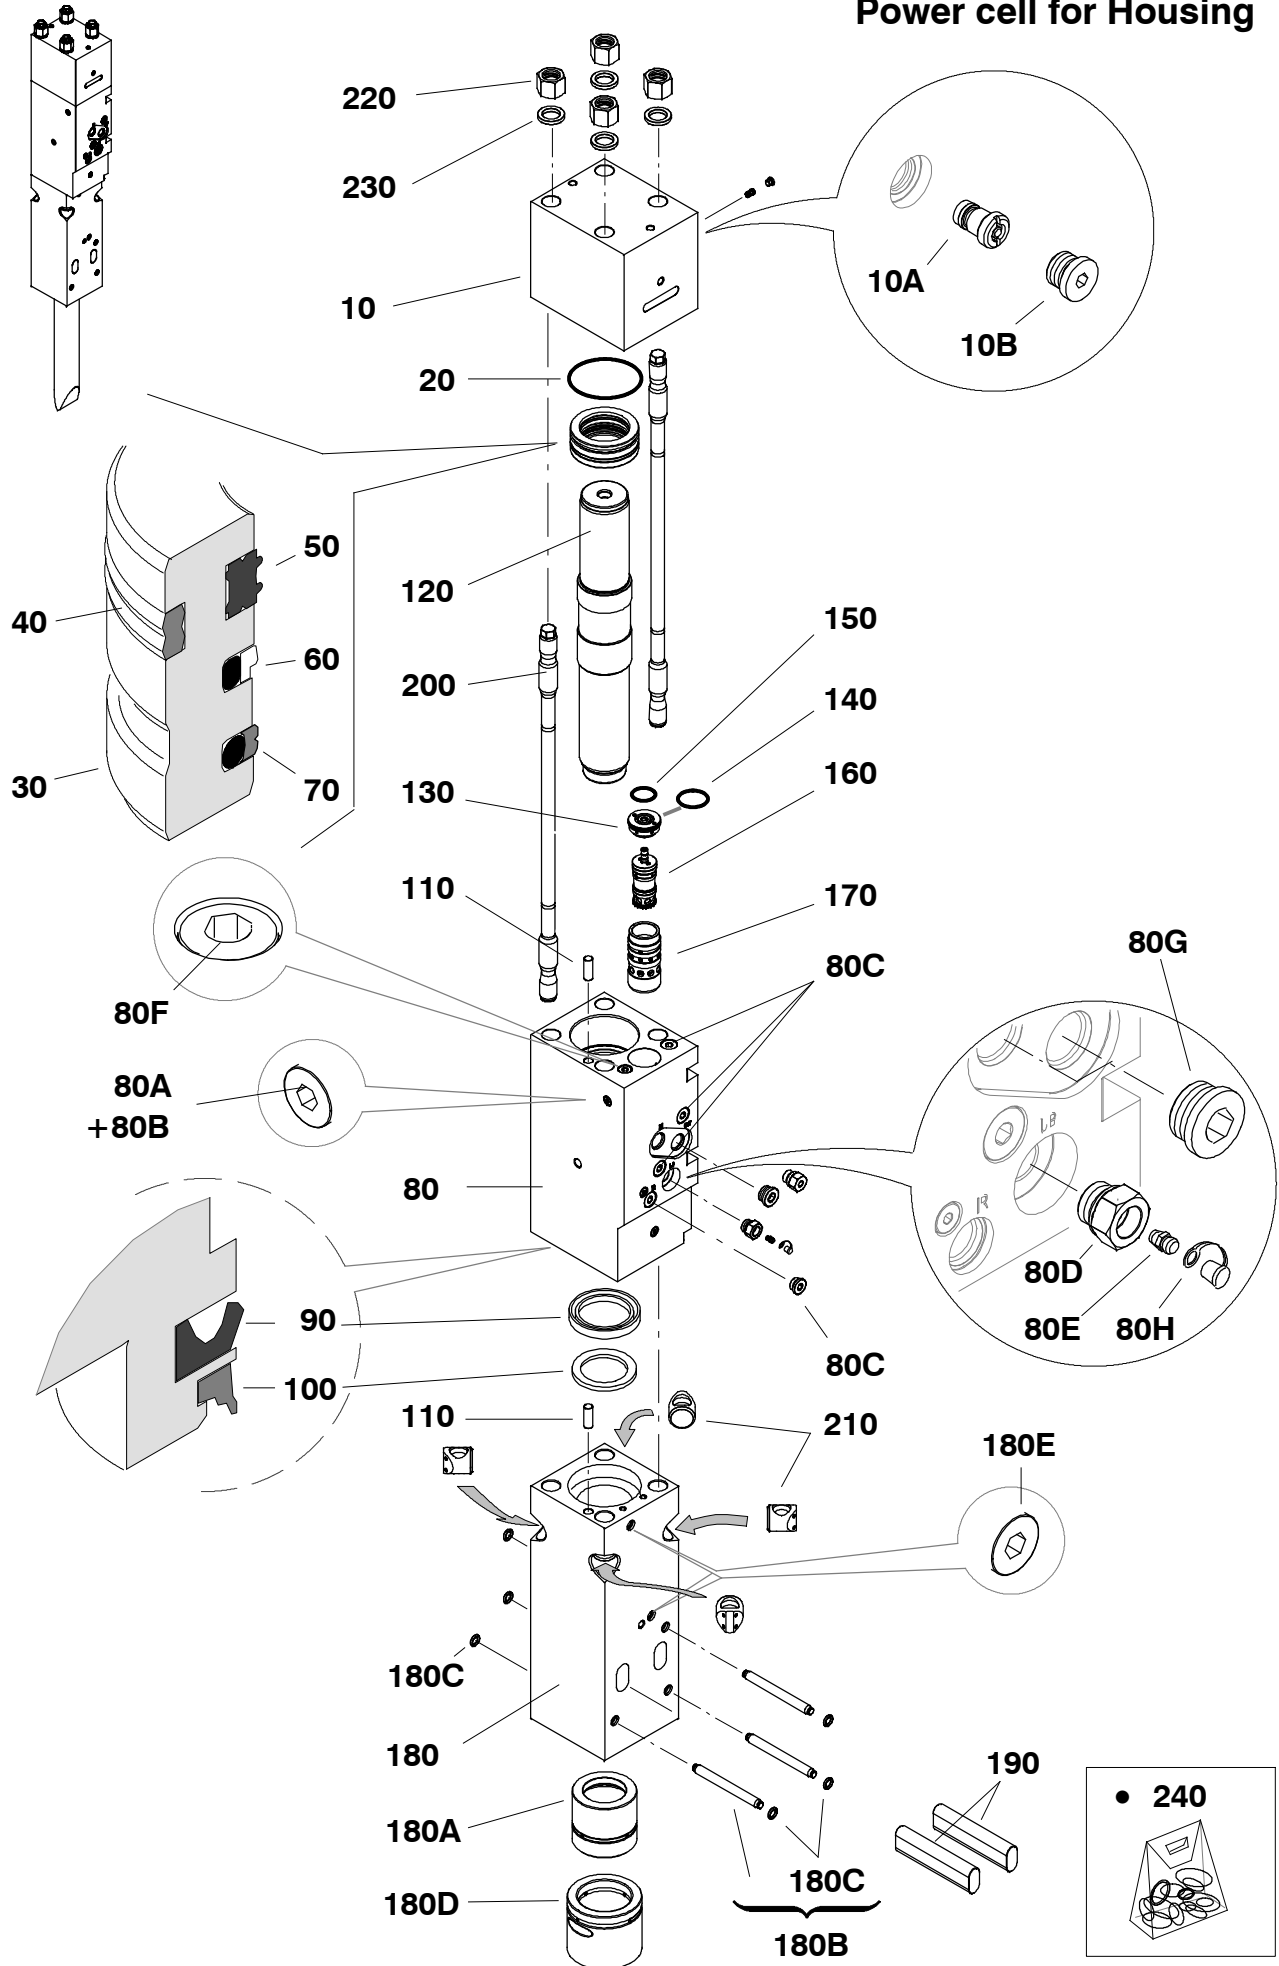

EN Spare parts manual

XL 1000

BREAKER

Housing

Power cell for Housing

Item	Qty	CPN	Description
10	1	86722485	Back head includ. :
10A	1	86600632	(Valve
10B	1	86693538	(Threaded plug
• 20	1	86721115	O'ring
30	1	86722071	Seals casing
• 40	1	86644630	Seal
• 50	1	86721131	Seal
• 60	1	86721149	Seal
• 70	1	86721156	Seal
80	1	86722493	Cylinder includ. :
80A	8	86678612	(Glued threaded plug 1/4
80B	8	86240389	(Seal ring
80C	4	86693488	(Glued threaded plug 3/4
80D	1	86691425	(Threaded plug
80E	1	86655354	(Oiler
80F	1	86704376	(Threaded plug
80G	2	86694734	(Threaded plug
80H	1	86466919	(Oiler protection
• 90	1	86724655	Lip seal
• 100	1	86721164	Scraper seal
110	2	86350014	Pin
120	1	86719077	Strike piston
130	1	86721941	Distribution cover
• 140	1	86721172	O'ring
• 150	1	86694163	O'ring
160	1	86721958	Distributor
170	1	86719085	Distribution box
180	1	86722659	Front guide includ. :
180A	1	86722089	(Upper chuck bushing
180B	3	86724515	(Pin including :
• 180C	2	86709383	– O'ring
180D	1	86722097	(Lower chuck bushing
180E	2	86678612	(Glued threaded plug 1/4
190	2	86722121	Retainer pin
200	4	86719069	Tie rod
210	4	86610243	Nut
220	4	86719093	Nut
230	4	86722139	Washer
240	1	86725389	Seal kit

10

20

30

40

Item	Qty	CPN	Description
10	1	86722451	Moil point
20	1	86722154	Chisel
30	1	86722444	Blunt
40	1	86722469	Pyramidal point

ACCESSORIES

86722568 : HAND TOOL BOX

Item	Qty		Description
10	1	86722568	Hand tool box including :
10A	1	–	– Plastic tool box
10B	1	–	– Hexagonal key (3/16")
10C	1	–	– Open end wrench (41 mm)
10D	1	–	– Open end wrench (36 mm)
10E	1	–	– Sledge hammer
10F	1	–	– Pin punch (Ø16)
10G	1	–	– Hand gun grease
10H	1	86722543	– Checking tool