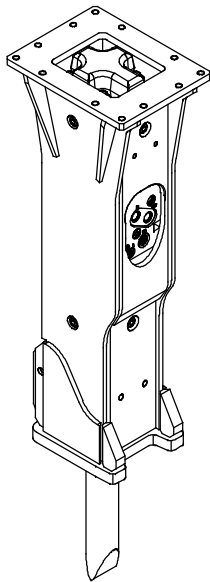

EN Spare parts manual

XL 1000

BREAKER

Housing

Power cell for Housing

Item	Qty	CPN	Description
10	1	86722485	Back head includ. :
10A	1	86600632	(Valve
10B	1	86693538	(Threaded plug
• 20	1	86721115	O'ring
30	1	86722071	Seals casing
• 40	1	86644630	Seal
• 50	1	86721131	Seal
• 60	1	86721149	Seal
• 70	1	86721156	Seal
80	1	86722493	Cylinder includ. :
80A	8	86678612	(Glued threaded plug 1/4
80B	8	86240389	(Seal ring
80C	4	86693488	(Glued threaded plug 3/4
80D	1	86691425	(Threaded plug
80E	1	86655354	(Oiler
80F	1	86704376	(Threaded plug
80G	2	86694734	(Threaded plug
80H	1	86466919	(Oiler protection
• 90	1	86724655	Lip seal
• 100	1	86721164	Scraper seal
110	2	86350014	Pin
120	1	86719077	Strike piston
130	1	86721941	Distribution cover
• 140	1	86721172	O'ring
• 150	1	86694163	O'ring
160	1	86721958	Distributor
170	1	86719085	Distribution box
180	1	86722659	Front guide includ. :
180A	1	86722089	(Upper chuck bushing
180B	3	86724515	(Pin including :
• 180C	2	86709383	– O'ring
180D	1	86722097	(Lower chuck bushing
180E	2	86678612	(Glued threaded plug 1/4
190	2	86722121	Retainer pin
200	4	86719069	Tie rod
210	4	86610243	Nut
220	4	86719093	Nut
230	4	86722139	Washer
240	1	86725389	Seal kit

10

20

30

40

Item	Qty	CPN	Description
10	1	86722451	Moil point
20	1	86722154	Chisel
30	1	86722444	Blunt
40	1	86722469	Pyramidal point

ACCESSORIES

86722568 : HAND TOOL BOX

Item	Qty		Description
10	1	86722568	Hand tool box including :
10A	1	–	– Plastic tool box
10B	1	–	– Hexagonal key (3/16")
10C	1	–	– Open end wrench (41 mm)
10D	1	–	– Open end wrench (36 mm)
10E	1	–	– Sledge hammer
10F	1	–	– Pin punch (Ø16)
10G	1	–	– Hand gun grease
10H	1	86722543	– Checking tool