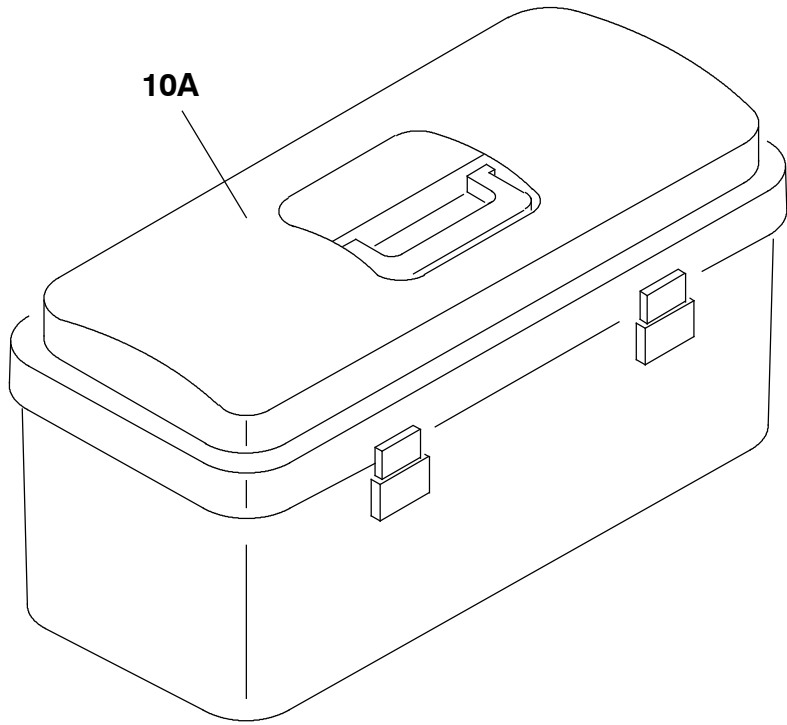

Housing

Item	Qty	CPN	Description
10	1	86722667	Housing including :
20	1	86722774	Plastic guiding slipper
30	3	86722758	Plastic guiding slipper
40	1	86722733	Plastic guiding slipper
50	1	86722741	Plastic guiding slipper
60	2	86722725	Plastic guiding slipper
70	1	86722675	Upper dampener
80	1	86722717	Lower dampener
90	x	86722683	Shim–upper dampener – 2 mm
	x	86722691	Shim–upper dampener – 3 mm
	x	86722709	Shim–upper dampener – 4 mm
100	2	86722865	Plug
110	1	86724523	Stop pin including :
110A	4	86638467	(O'ring

10

20

30

40

Item	Qty	CPN	Description
10	1	86722451	Moil point
20	1	86722154	Chisel
30	1	86722444	Blunt
40	1	86722469	Pyramidal point

ACCESSORIES

86722568 : HAND TOOL BOX

Item	Qty		Description
10	1	86722568	Hand tool box including :
10A	1	–	– Plastic tool box
10B	1	–	– Hexagonal key (3/16")
10C	1	–	– Open end wrench (41 mm)
10D	1	–	– Open end wrench (36 mm)
10E	1	–	– Sledge hammer
10F	1	–	– Pin punch (Ø16)
10G	1	–	– Hand gun grease
10H	1	86722543	– Checking tool