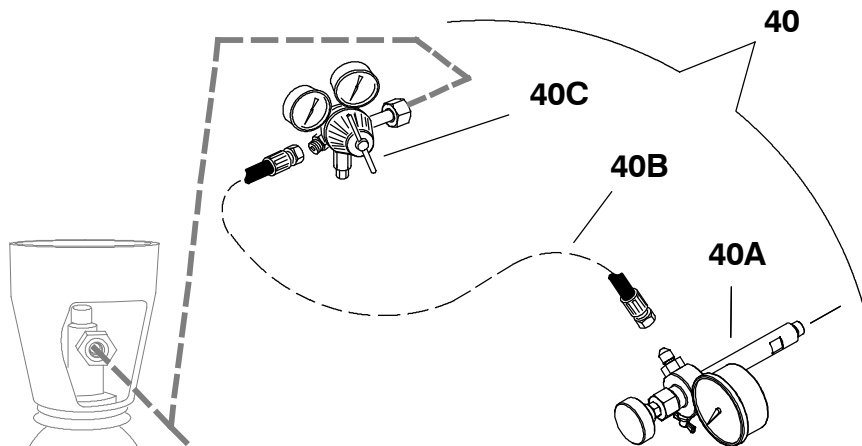

OPTION AVAILABLE ACCORDING TO THE MODEL

OPTION AVAILABLE ACCORDING TO THE MODEL