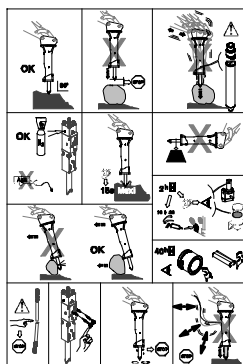

Housing

Item	Qty	CPN	Description
10	1	86722667	Housing including :
20	1	86722774	Plastic guiding slipper
30	3	86722758	Plastic guiding slipper
40	1	86722733	Plastic guiding slipper
50	1	86722741	Plastic guiding slipper
60	2	86722725	Plastic guiding slipper
70	1	86722675	Upper dampener
80	1	86722717	Lower dampener
90	x	86722683	Shim–upper dampener – 2 mm
	x	86722691	Shim–upper dampener – 3 mm
	x	86722709	Shim–upper dampener – 4 mm
100	2	86722865	Plug
110	1	86724523	Stop pin including :
110A	4	86638467	(O'ring

Firme

XL 1000
Blank Firing Protection

20

10

30

40

50

60

Item	Qty	CPN	Description
10	1	86602257	Adhesive label–Noise
20	2	86722600	Adhesive XL1000
30	1	86722618	Adhesive BLUE LINE
40	1	86723053	Maintenance sticker
50	1	86723087	Safety sticker
60	1	86702511	Sticker (on excavator)

FIT UP

Housing

Item	Qty	CPN	Description
10	12	86576345	Bolt UNF 3/4"
20	24	86633849	Washer
30	12	86576352	Nut UNF 3/4"

Option for Housing

Item	Qty	CPN	Description
10	1	86722964	Grease pump kit including :
20	1	86603313	– Lubricating pump
30	1	xxxxxxx	– Grease cartridge
40	1	86722972	– Adaptation including
40A	2	86703287	(M16, socket head screw
40B	2	86384898	(Washer
40C	3	86702586	(Adapter
40D	3	86608528	(Adapter
40E	1	86608924	(Hose
40F	2	86608908	(Hose
40G	2	86260619	(Collar
50	1	86617222	Grease cartridge (12/ Box