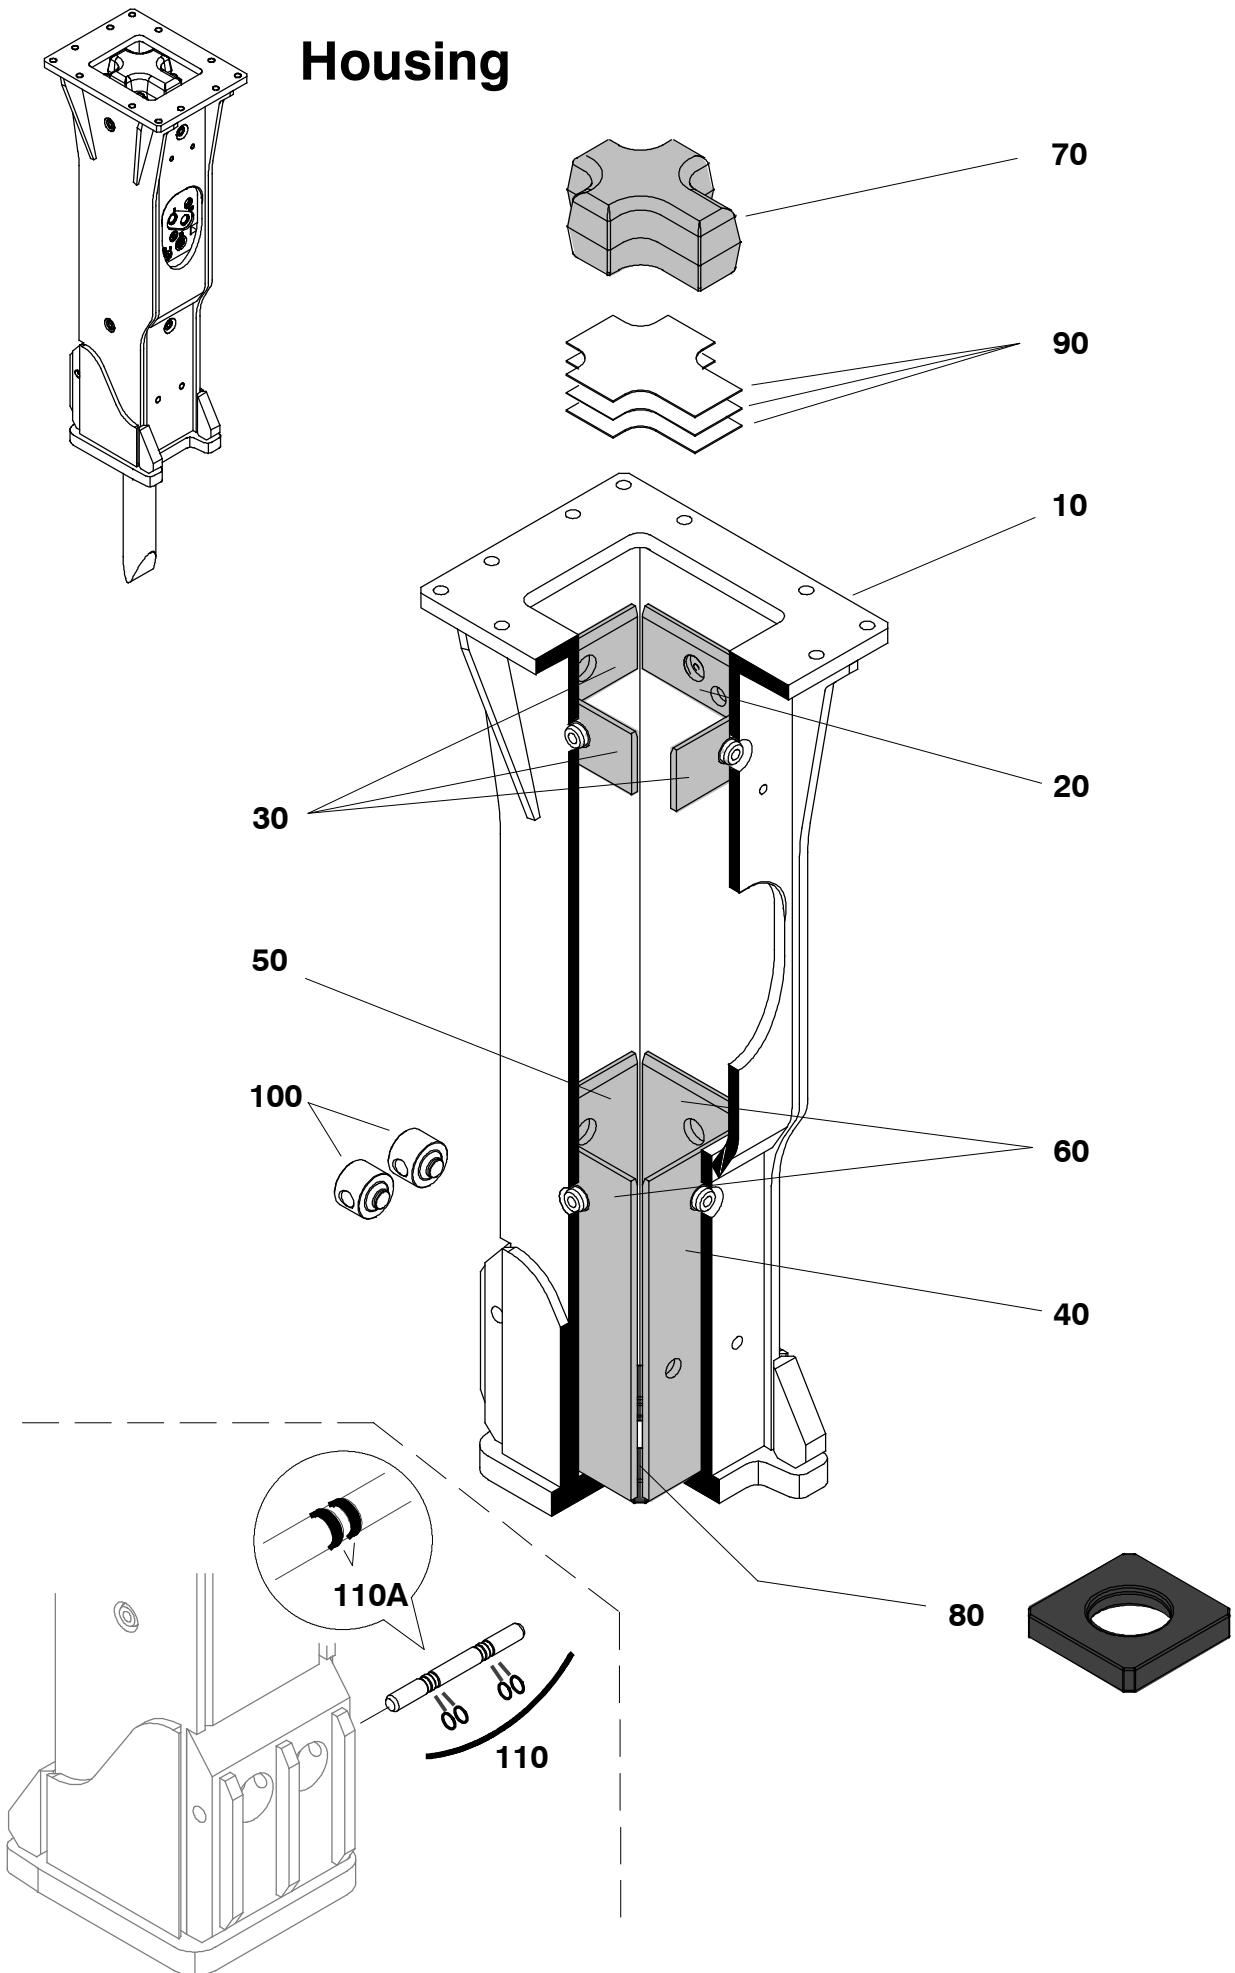

EN Spare parts manual

XL 1000

BREAKER

Housing

Power cell for Housing

Item	Qty	CPN	Description
10	1	86722485	Back head includ. :
10A	1	86600632	(Valve
10B	1	86693538	(Threaded plug
• 20	1	86721115	O'ring
30	1	86722071	Seals casing
• 40	1	86644630	Seal
• 50	1	86721131	Seal
• 60	1	86721149	Seal
• 70	1	86721156	Seal
80	1	86722493	Cylinder includ. :
80A	8	86678612	(Glued threaded plug 1/4
80B	8	86240389	(Seal ring
80C	4	86693488	(Glued threaded plug 3/4
80D	1	86691425	(Threaded plug
80E	1	86655354	(Oiler
80F	1	86704376	(Threaded plug
80G	2	86694734	(Threaded plug
80H	1	86466919	(Oiler protection
• 90	1	86724655	Lip seal
• 100	1	86721164	Scraper seal
110	2	86350014	Pin
120	1	86719077	Strike piston
130	1	86721941	Distribution cover
• 140	1	86721172	O'ring
• 150	1	86694163	O'ring
160	1	86721958	Distributor
170	1	86719085	Distribution box
180	1	86722659	Front guide includ. :
180A	1	86722089	(Upper chuck bushing
180B	3	86724515	(Pin including :
• 180C	2	86709383	– O'ring
180D	1	86722097	(Lower chuck bushing
180E	2	86678612	(Glued threaded plug 1/4
190	2	86722121	Retainer pin
200	4	86719069	Tie rod
210	4	86610243	Nut
220	4	86719093	Nut
230	4	86722139	Washer
240	1	86725389	Seal kit

Housing

Item	Qty	CPN	Description
10	1	86722667	Housing including :
20	1	86722774	Plastic guiding slipper
30	3	86722758	Plastic guiding slipper
40	1	86722733	Plastic guiding slipper
50	1	86722741	Plastic guiding slipper
60	2	86722725	Plastic guiding slipper
70	1	86722675	Upper dampener
80	1	86722717	Lower dampener
90	x	86722683	Shim–upper dampener – 2 mm
	x	86722691	Shim–upper dampener – 3 mm
	x	86722709	Shim–upper dampener – 4 mm
100	2	86722865	Plug
110	1	86724523	Stop pin including :
110A	4	86638467	(O'ring