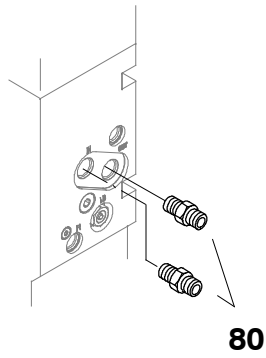

Housing

Item	Qty	CPN	Description
10	1	86722667	Housing including :
20	1	86722774	Plastic guiding slipper
30	3	86722758	Plastic guiding slipper
40	1	86722733	Plastic guiding slipper
50	1	86722741	Plastic guiding slipper
60	2	86722725	Plastic guiding slipper
70	1	86722675	Upper dampener
80	1	86722717	Lower dampener
90	x	86722683	Shim–upper dampener – 2 mm
	x	86722691	Shim–upper dampener – 3 mm
	x	86722709	Shim–upper dampener – 4 mm
100	2	86722865	Plug
110	1	86724523	Stop pin including :
110A	4	86638467	(O'ring

10

20

30

40

Item	Qty	CPN	Description
10	1	86722451	Moil point
20	1	86722154	Chisel
30	1	86722444	Blunt
40	1	86722469	Pyramidal point

ACCESSORIES

86722568 : HAND TOOL BOX

Item	Qty		Description
10	1	86722568	Hand tool box including :
10A	1	–	– Plastic tool box
10B	1	–	– Hexagonal key (3/16")
10C	1	–	– Open end wrench (41 mm)
10D	1	–	– Open end wrench (36 mm)
10E	1	–	– Sledge hammer
10F	1	–	– Pin punch (Ø16)
10G	1	–	– Hand gun grease
10H	1	86722543	– Checking tool