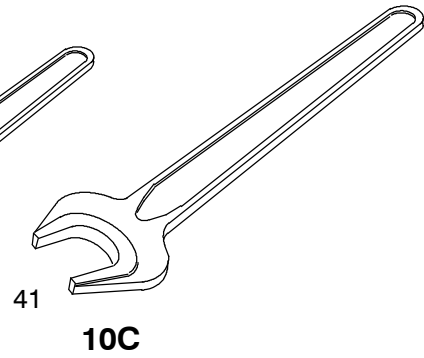

Housing

Item	Qty	CPN	Description
10	1	86722667	Housing including :
20	1	86722774	Plastic guiding slipper
30	3	86722758	Plastic guiding slipper
40	1	86722733	Plastic guiding slipper
50	1	86722741	Plastic guiding slipper
60	2	86722725	Plastic guiding slipper
70	1	86722675	Upper dampener
80	1	86722717	Lower dampener
90	x	86722683	Shim–upper dampener – 2 mm
	x	86722691	Shim–upper dampener – 3 mm
	x	86722709	Shim–upper dampener – 4 mm
100	2	86722865	Plug
110	1	86724523	Stop pin including :
110A	4	86638467	(O'ring

10

20

30

40

Item	Qty	CPN	Description
10	1	86722451	Moil point
20	1	86722154	Chisel
30	1	86722444	Blunt
40	1	86722469	Pyramidal point

ACCESSORIES

86722568 : HAND TOOL BOX

Item	Qty		Description
10	1	86722568	Hand tool box including :
10A	1	–	– Plastic tool box
10B	1	–	– Hexagonal key (3/16")
10C	1	–	– Open end wrench (41 mm)
10D	1	–	– Open end wrench (36 mm)
10E	1	–	– Sledge hammer
10F	1	–	– Pin punch (Ø16)
10G	1	–	– Hand gun grease
10H	1	86722543	– Checking tool