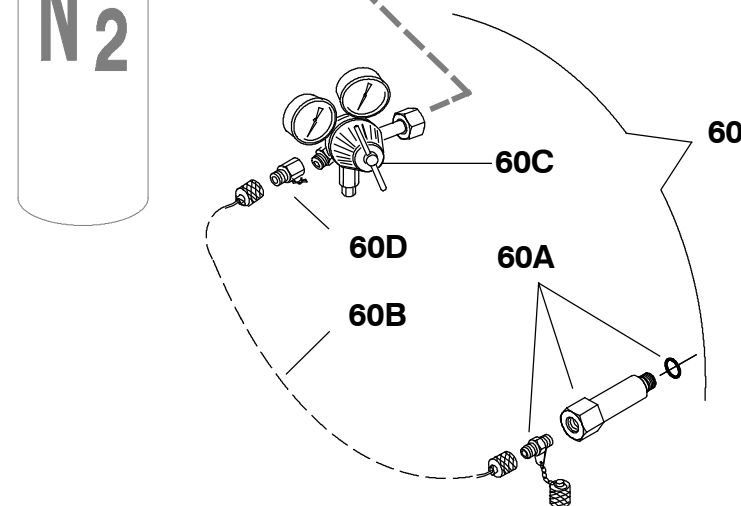

OPTION AVAILABLE ACCORDING TO THE MODEL

OPTION AVAILABLE ACCORDING TO THE MODEL