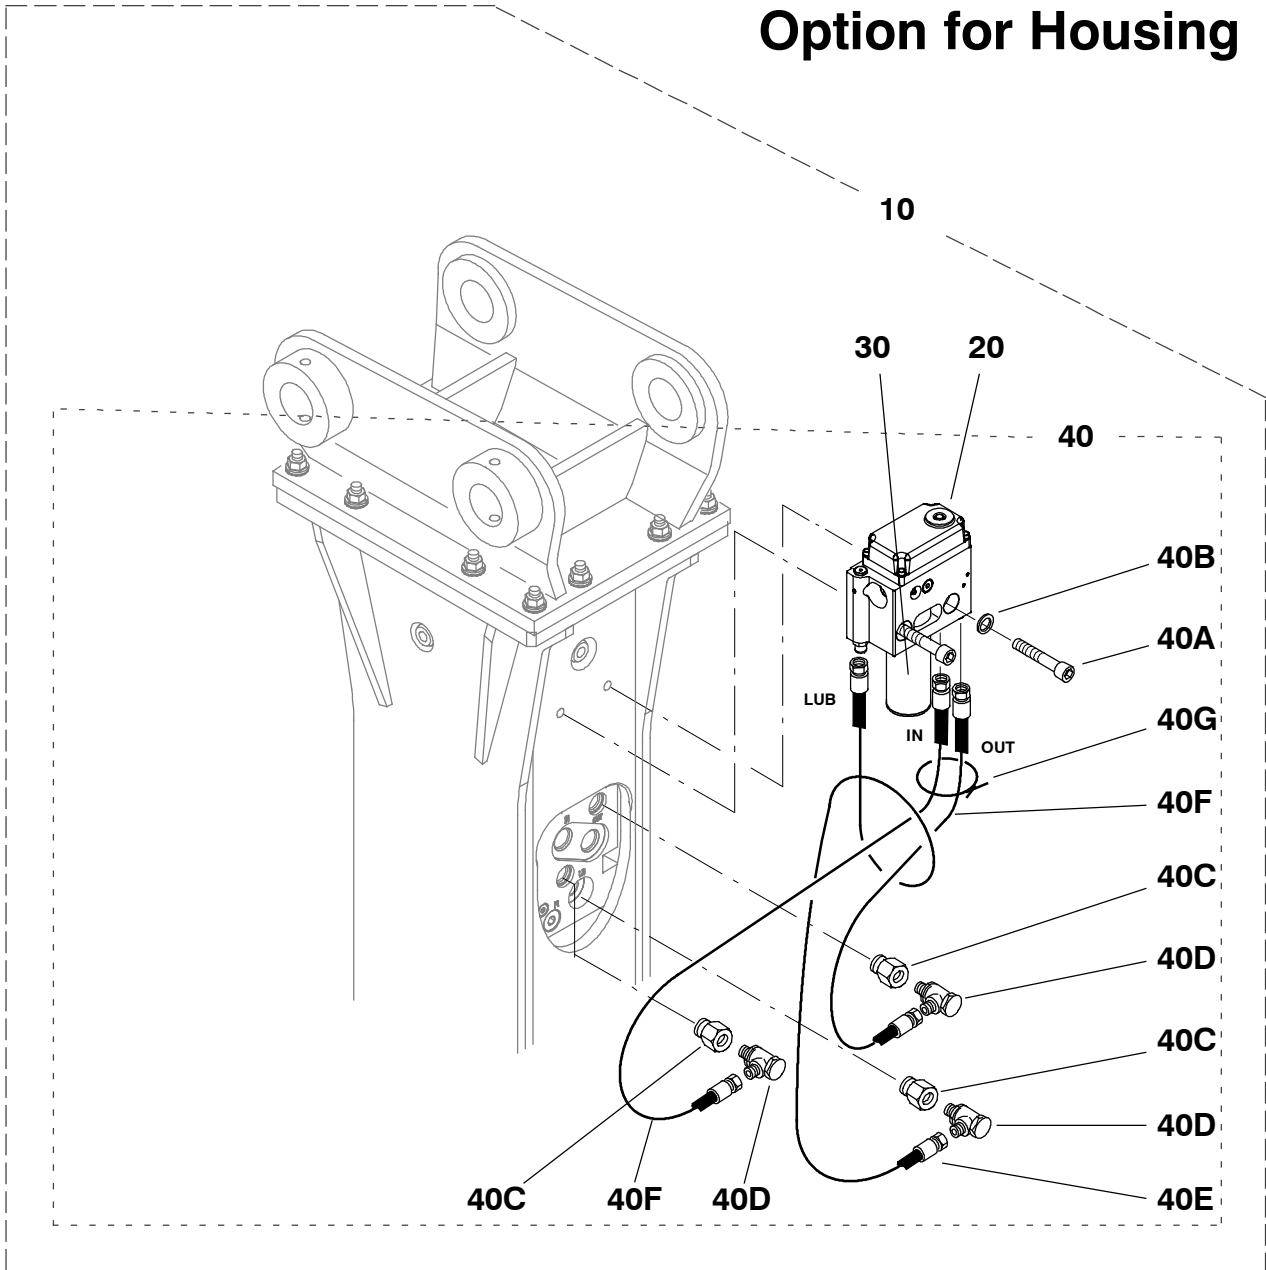

FIT UP

Housing

Item	Qty	CPN	Description
10	12	86576345	Bolt UNF 3/4"
20	24	86633849	Washer
30	12	86576352	Nut UNF 3/4"

Option for Housing

Item	Qty	CPN	Description
10	1	86722964	Grease pump kit including :
20	1	86603313	– Lubricating pump
30	1	xxxxxxx	– Grease cartridge
40	1	86722972	– Adaptation including
40A	2	86703287	(M16, socket head screw
40B	2	86384898	(Washer
40C	3	86702586	(Adapter
40D	3	86608528	(Adapter
40E	1	86608924	(Hose
40F	2	86608908	(Hose
40G	2	86260619	(Collar
50	1	86617222	Grease cartridge (12/ Box