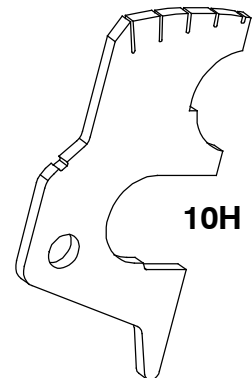

Housing

Item	Qty	CPN	Description
10	1	86722667	Housing including :
20	1	86722774	Plastic guiding slipper
30	3	86722758	Plastic guiding slipper
40	1	86722733	Plastic guiding slipper
50	1	86722741	Plastic guiding slipper
60	2	86722725	Plastic guiding slipper
70	1	86722675	Upper dampener
80	1	86722717	Lower dampener
90	x	86722683	Shim–upper dampener – 2 mm
	x	86722691	Shim–upper dampener – 3 mm
	x	86722709	Shim–upper dampener – 4 mm
100	2	86722865	Plug
110	1	86724523	Stop pin including :
110A	4	86638467	(O'ring

10

20

30

40

Item	Qty	CPN	Description
10	1	86722451	Moil point
20	1	86722154	Chisel
30	1	86722444	Blunt
40	1	86722469	Pyramidal point

ACCESSORIES

86722568 : HAND TOOL BOX

Item	Qty		Description
10	1	86722568	Hand tool box including :
10A	1	–	– Plastic tool box
10B	1	–	– Hexagonal key (3/16")
10C	1	–	– Open end wrench (41 mm)
10D	1	–	– Open end wrench (36 mm)
10E	1	–	– Sledge hammer
10F	1	–	– Pin punch (Ø16)
10G	1	–	– Hand gun grease
10H	1	86722543	– Checking tool