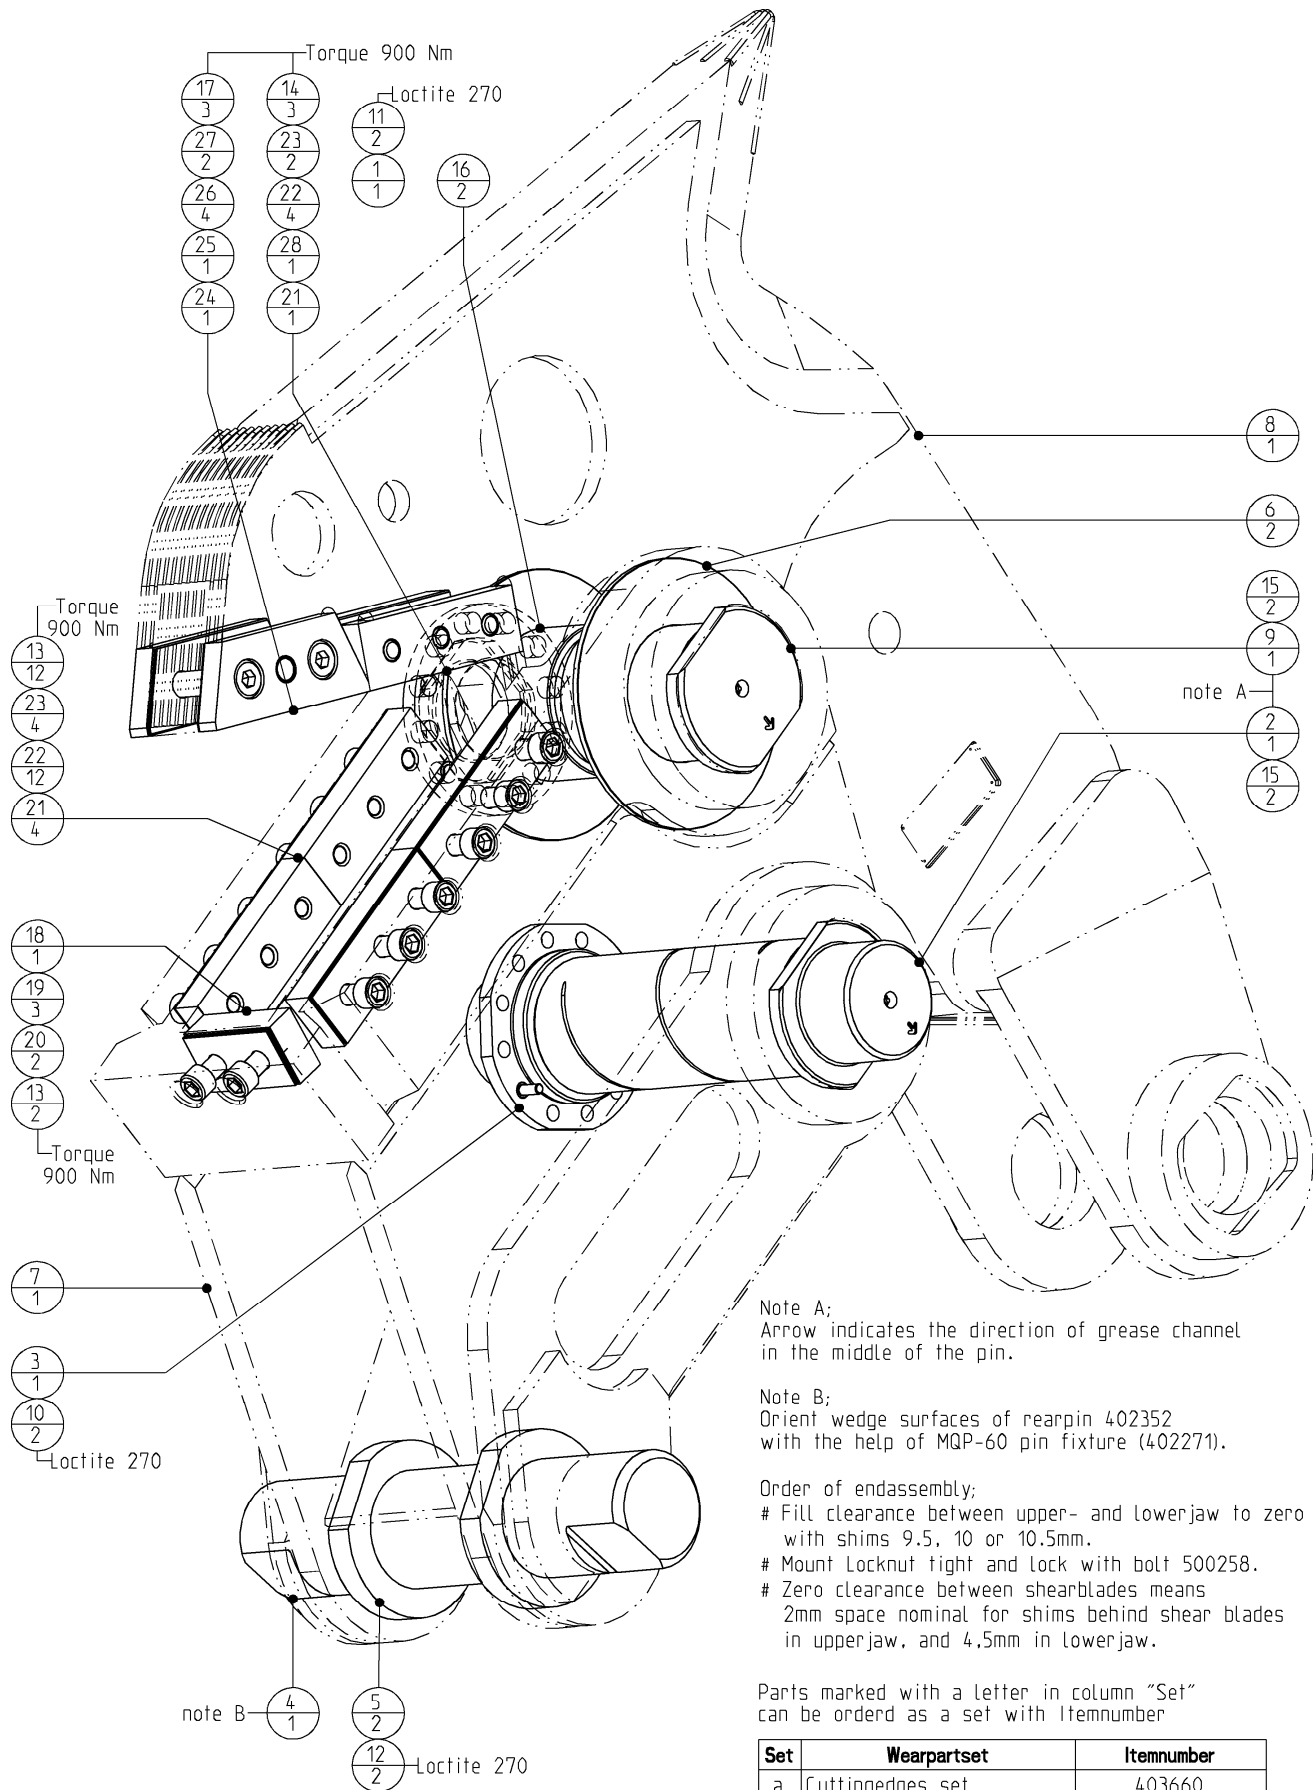

Multi Quick Processor

Page	1	of	2
Date	April 2009		
Product type	MQP-60-T		
Number	MQP60T285AAA 403921-00		

Jaw Group