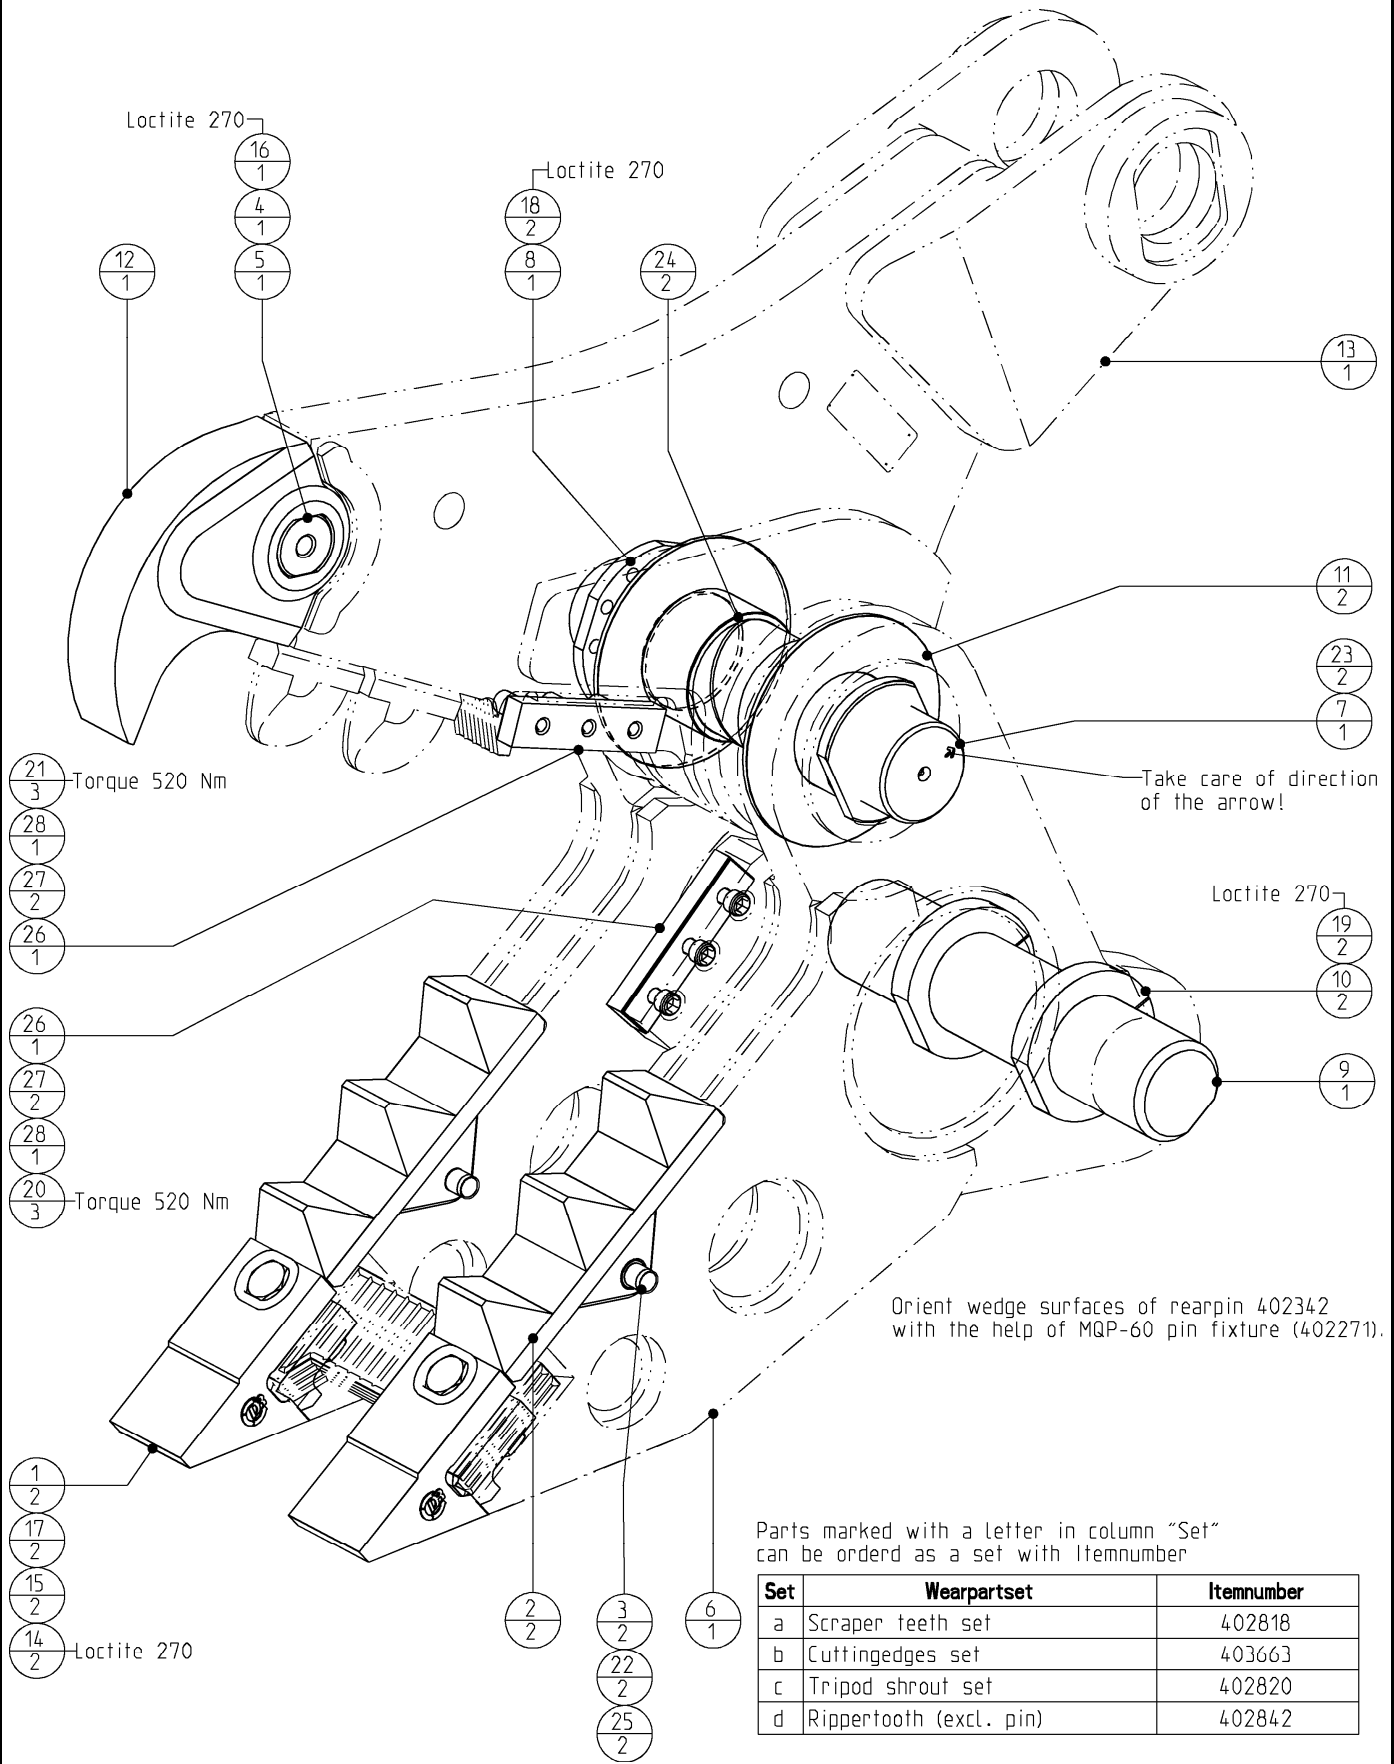

# Parts book

Product type
MQP-60-D Serie 1

Den Hoek 10  
5845 EL St. Anthonis  
the Netherlands  
Telephone +31 (0)485 442300  
Fax +31 (0)485 442120

[info@demarec.com](mailto:info@demarec.com)  
[www.demarec.com](http://www.demarec.com)

## Jaw Group

Set	Wearpartset	Itemnumber
a	Scraper teeth set	402818
b	Cuttingedges set	403663
c	Tripod shroud set	402820
d	Rippertooth (excl. pin)	402842

<b>Multi Quick Processor</b>	<i>Page</i>	<b>2</b>	<i>of</i>	<b>2</b>
	<i>Date</i>	<b>May 2010</b>		
	<i>Product type</i>	<b>MQP-60-D</b>		
<b>Jaw Group</b>	<i>Number</i>	<b>MQP60D140AAA 403400-01</b>		

b	28	508003	Shim - straight	2
b	27	508002	Shim - straight	4
b	26	508001	Shear - blade straight	2
c	25	504053	O-ring	2
	24	500574	Bushing	2
	23	500560	Grease - nipple	2
c	22	500559	Tension bush - outside	2
b	21	500274	Hex. socket head cap screw	3
b	20	500272	Hex. socket head cap screw	3
	19	500262	Hex. socket head cap screw	2
	18	500247	Hex. socket head cap screw	2
a	17	500201	Bolts Hexagon	2
d	16	500144	Bolts Hexagon	1
a	15	500058	Washer HV	2
a	14	500009	Nut Hexagon	2
	13	403401	Jaw - upper asm. machined	1
d	12	402922	Ripper - tooth	1
	11	402483	Spacer	2
	10	402343	Ring - clamp	2
	9	402342	Pin	1
	8	402341	Locknut M150x4	1
	7	402340	Pin	1
	6	402312	Jaw - lower asm.	1
	5	402163	Lock - pin	1
d	4	401965	Lock - cover	1
c	3	401311	Lock - pin	2
c	2	401194	Shroud - tripod	2
a	1	401193	Tooth - scraper	2
<b>Set</b>	<b>POS</b>	<b>PARTNUMBER</b>	<b>PARTNAME</b>	<b>QT</b>